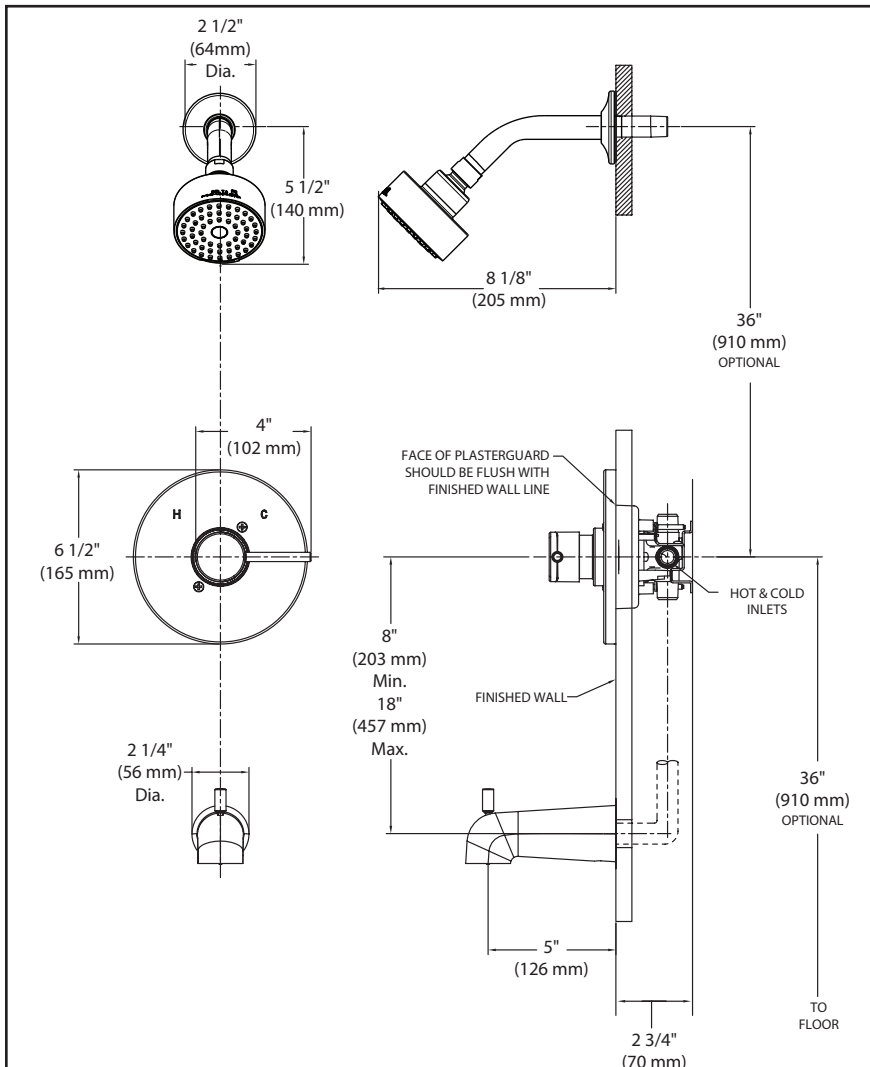

see what Delta can do™

TUB & SHOWER FAUCET TRIM

- Modern Cylindrical
- Valve Only Trim (T14059-PP)
- Shower Only Trim (T14259-PP)
- Tub/Shower Trim (T14459-PP)
- Shower Only Trim – Less Shower-Head (T14259-LHD-PP)
- Tub/Shower Trim – Less Shower-Head (T14459-LHD-PP)

STANDARD SPECIFICATIONS

- Single handle pressure balanced tub and shower mixing valve
- Maintains a balanced pressure of hot and cold water even when a valve is turned on or off elsewhere in the system
- For use with MultiChoice® Universal rough valve body – NOT INCLUDED AND MUST BE ORDERED SEPARATELY (R10000 Series)
- Back-to-back installation capability
- Field adjustable means to limit handle rotation into hot water zone
- Temperature only controlled with handle
- All parts replaceable from the front of the valve
- “LHD” indicates less shower head models
- Max flow rate of tub spout 6.0 gpm @ 60 psi, 22.7 L/min @ 414 kPa with R10000-UNBX
- Max flow rate of shower head 1.75 gpm @ 80 psi, 6.6 L/min @ 550 kPa
- Universal adapter included allows for thread, sweat or slip-on installation of tub spout

RP101842▲ Single-Function Shower Head

RP101845▲ Pull-Up Diverter

COMPLIES WITH:

- ASME A112.18.1 / CSA B125.1
- ASSE 1016 / ASME A112.1016 / CSA B125.16
- EPA WaterSense® - Applies to T14259-PP, T14459-PP, & RP101842 only
- ♿ ICC/ANSI A117.1 – Valve control only