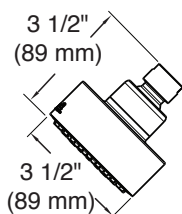

RP101842▲ Single-Function Shower Head