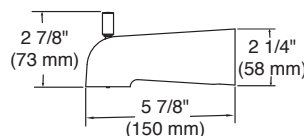

RP101845▲ Pull-Up Diverter

COMPLIES WITH:

- ASME A112.18.1 / CSA B125.1
- ASSE 1016 / ASME A112.1016 / CSA B125.16
- EPA WaterSense® - Applies to T14259-PP, T14459-PP, & RP101842 only
- ♿ ICC/ANSI A117.1 – Valve control only

Delta Faucet Company

55 E. 111th Street, Carmel, IN 46280
350 South Edgeware Road, St. Thomas, ON N5P 4L1
© 2025 Delta Faucet Company

Delta Faucet Company reserves the right (1) to make changes in specifications and materials, and (2) to change or discontinue models, both without notice or obligation. Dimensions are for reference only. See current full-line price book or www.deltafaucet.com for finish options and product availability.

DSP-B-T14059-PP Rev. E