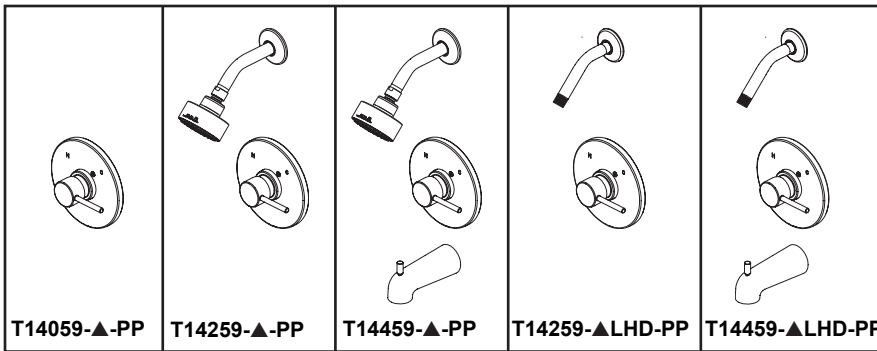

see what Delta can do™

TUB & SHOWER FAUCET TRIM

- Modern Cylindrical
- Valve Only Trim (T14059-PP)
- Shower Only Trim (T14259-PP)
- Tub/Shower Trim (T14459-PP)
- Shower Only Trim – Less Shower-Head (T14259-LHD-PP)
- Tub/Shower Trim – Less Shower-Head (T14459-LHD-PP)

STANDARD SPECIFICATIONS

- Single handle pressure balanced tub and shower mixing valve
- Maintains a balanced pressure of hot and cold water even when a valve is turned on or off elsewhere in the system
- For use with MultiChoice® Universal rough valve body – NOT INCLUDED AND MUST BE ORDERED SEPARATELY (R10000 Series)
- Back-to-back installation capability
- Field adjustable means to limit handle rotation into hot water zone
- Temperature only controlled with handle
- All parts replaceable from the front of the valve
- “LHD” indicates less shower head models
- Max flow rate of tub spout 6.0 gpm @ 60 psi, 22.7 L/min @ 414 kPa with R10000-UNBX
- Max flow rate of shower head 1.75 gpm @ 80 psi, 6.6 L/min @ 550 kPa
- Universal adapter included allows for thread, sweat or slip-on installation of tub spout

RP101842▲ Single-Function Shower Head

RP101845▲ Pull-Up Diverter

COMPLIES WITH:

- ASME A112.18.1 / CSA B125.1
- ASSE 1016 / ASME A112.1016 / CSA B125.16
- EPA WaterSense® - Applies to T14259-PP, T14459-PP, & RP101842 only
- ♿ ICC/ANSI A117.1 – Valve control only